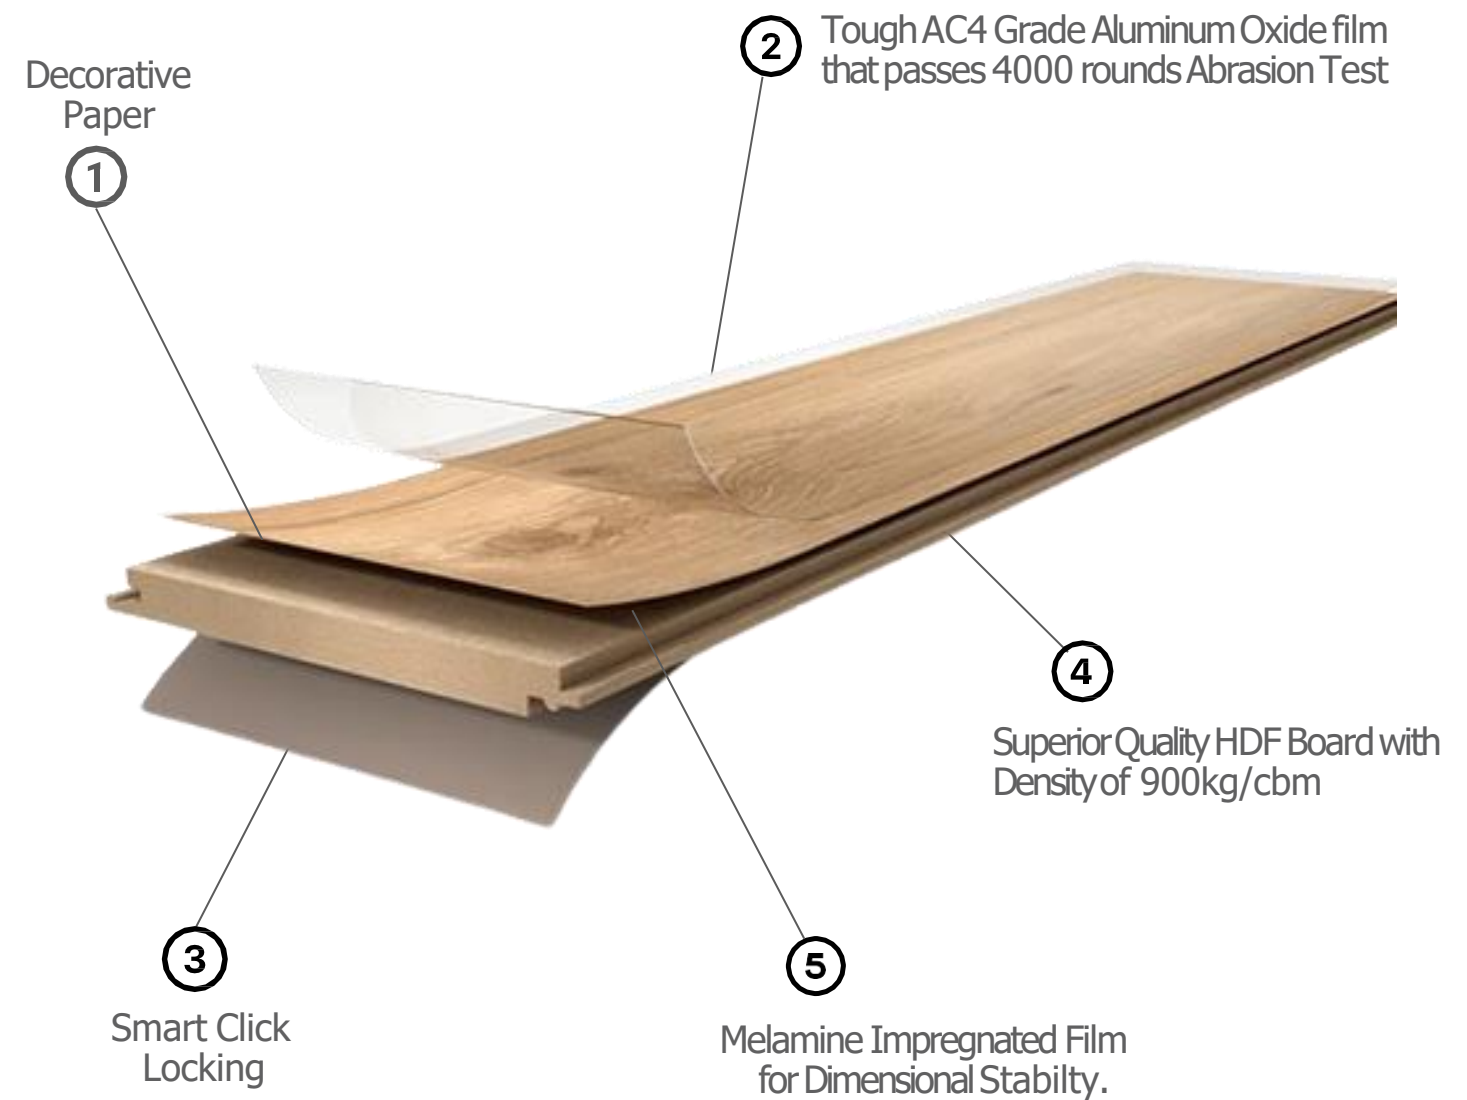

Wooden Laminate Flooring

Kkraft Floors & Panels provides its clients the best quality Laminated Wooden Flooring, with smart click lock mechanism which makes it very easy to install & dismantle the wooden flooring.

The construction of a Laminated Wooden Flooring is as follows:

Golden Teak

Experience the luxurious charm of Golden Teak from our Xotiq Series. This exquisite wooden flooring boasts warm golden tones and a stunningly realistic wood grain texture, adding elegance and warmth to any interior. Designed to complement both modern and traditional spaces, its refined finish captures the essence of timeless teak wood beauty.

Jarrah

Elevate your interiors with the rich sophistication of Jarrah from our premium collection. Featuring deep, reddish-brown tones and a striking wood grain texture, this wooden flooring exudes timeless elegance. Perfect for creating a warm and luxurious ambiance, Jarrah effortlessly enhances both contemporary and traditional spaces with its distinctive charm.

Burma Teak

The Burma Teak flooring showcases golden-brown hues and unique grain patterns, adding warmth and luxury to any space. Its exceptional durability and low-maintenance design make it ideal for both modern and traditional interiors. Perfect for creating a timeless and inviting atmosphere, it's a choice that blends style with practicality.